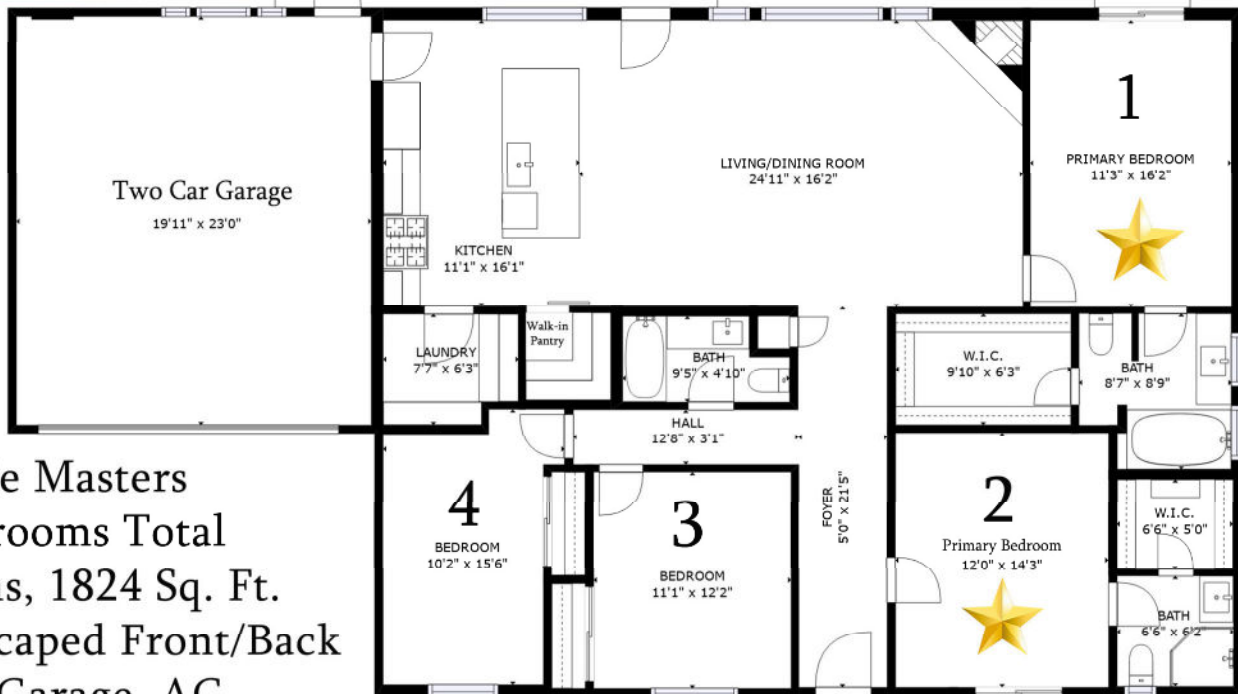

New Construction

20920 White Pine Drive, Tehachapi Ca 93561

James Outland
James@Outlandinc.com
(661)750-4090
DRE#01314390

Walk-in Pantry
Barn Door

36" Range, Large Island

Great Room

Double Masters
4 Bedrooms Total
3 Baths, 1824 Sq. Ft.
Landscaped Front/Back
2 Car Garage, AC
Water Softener/ Tankless Heater
West Golden Hills, Move in Ready!