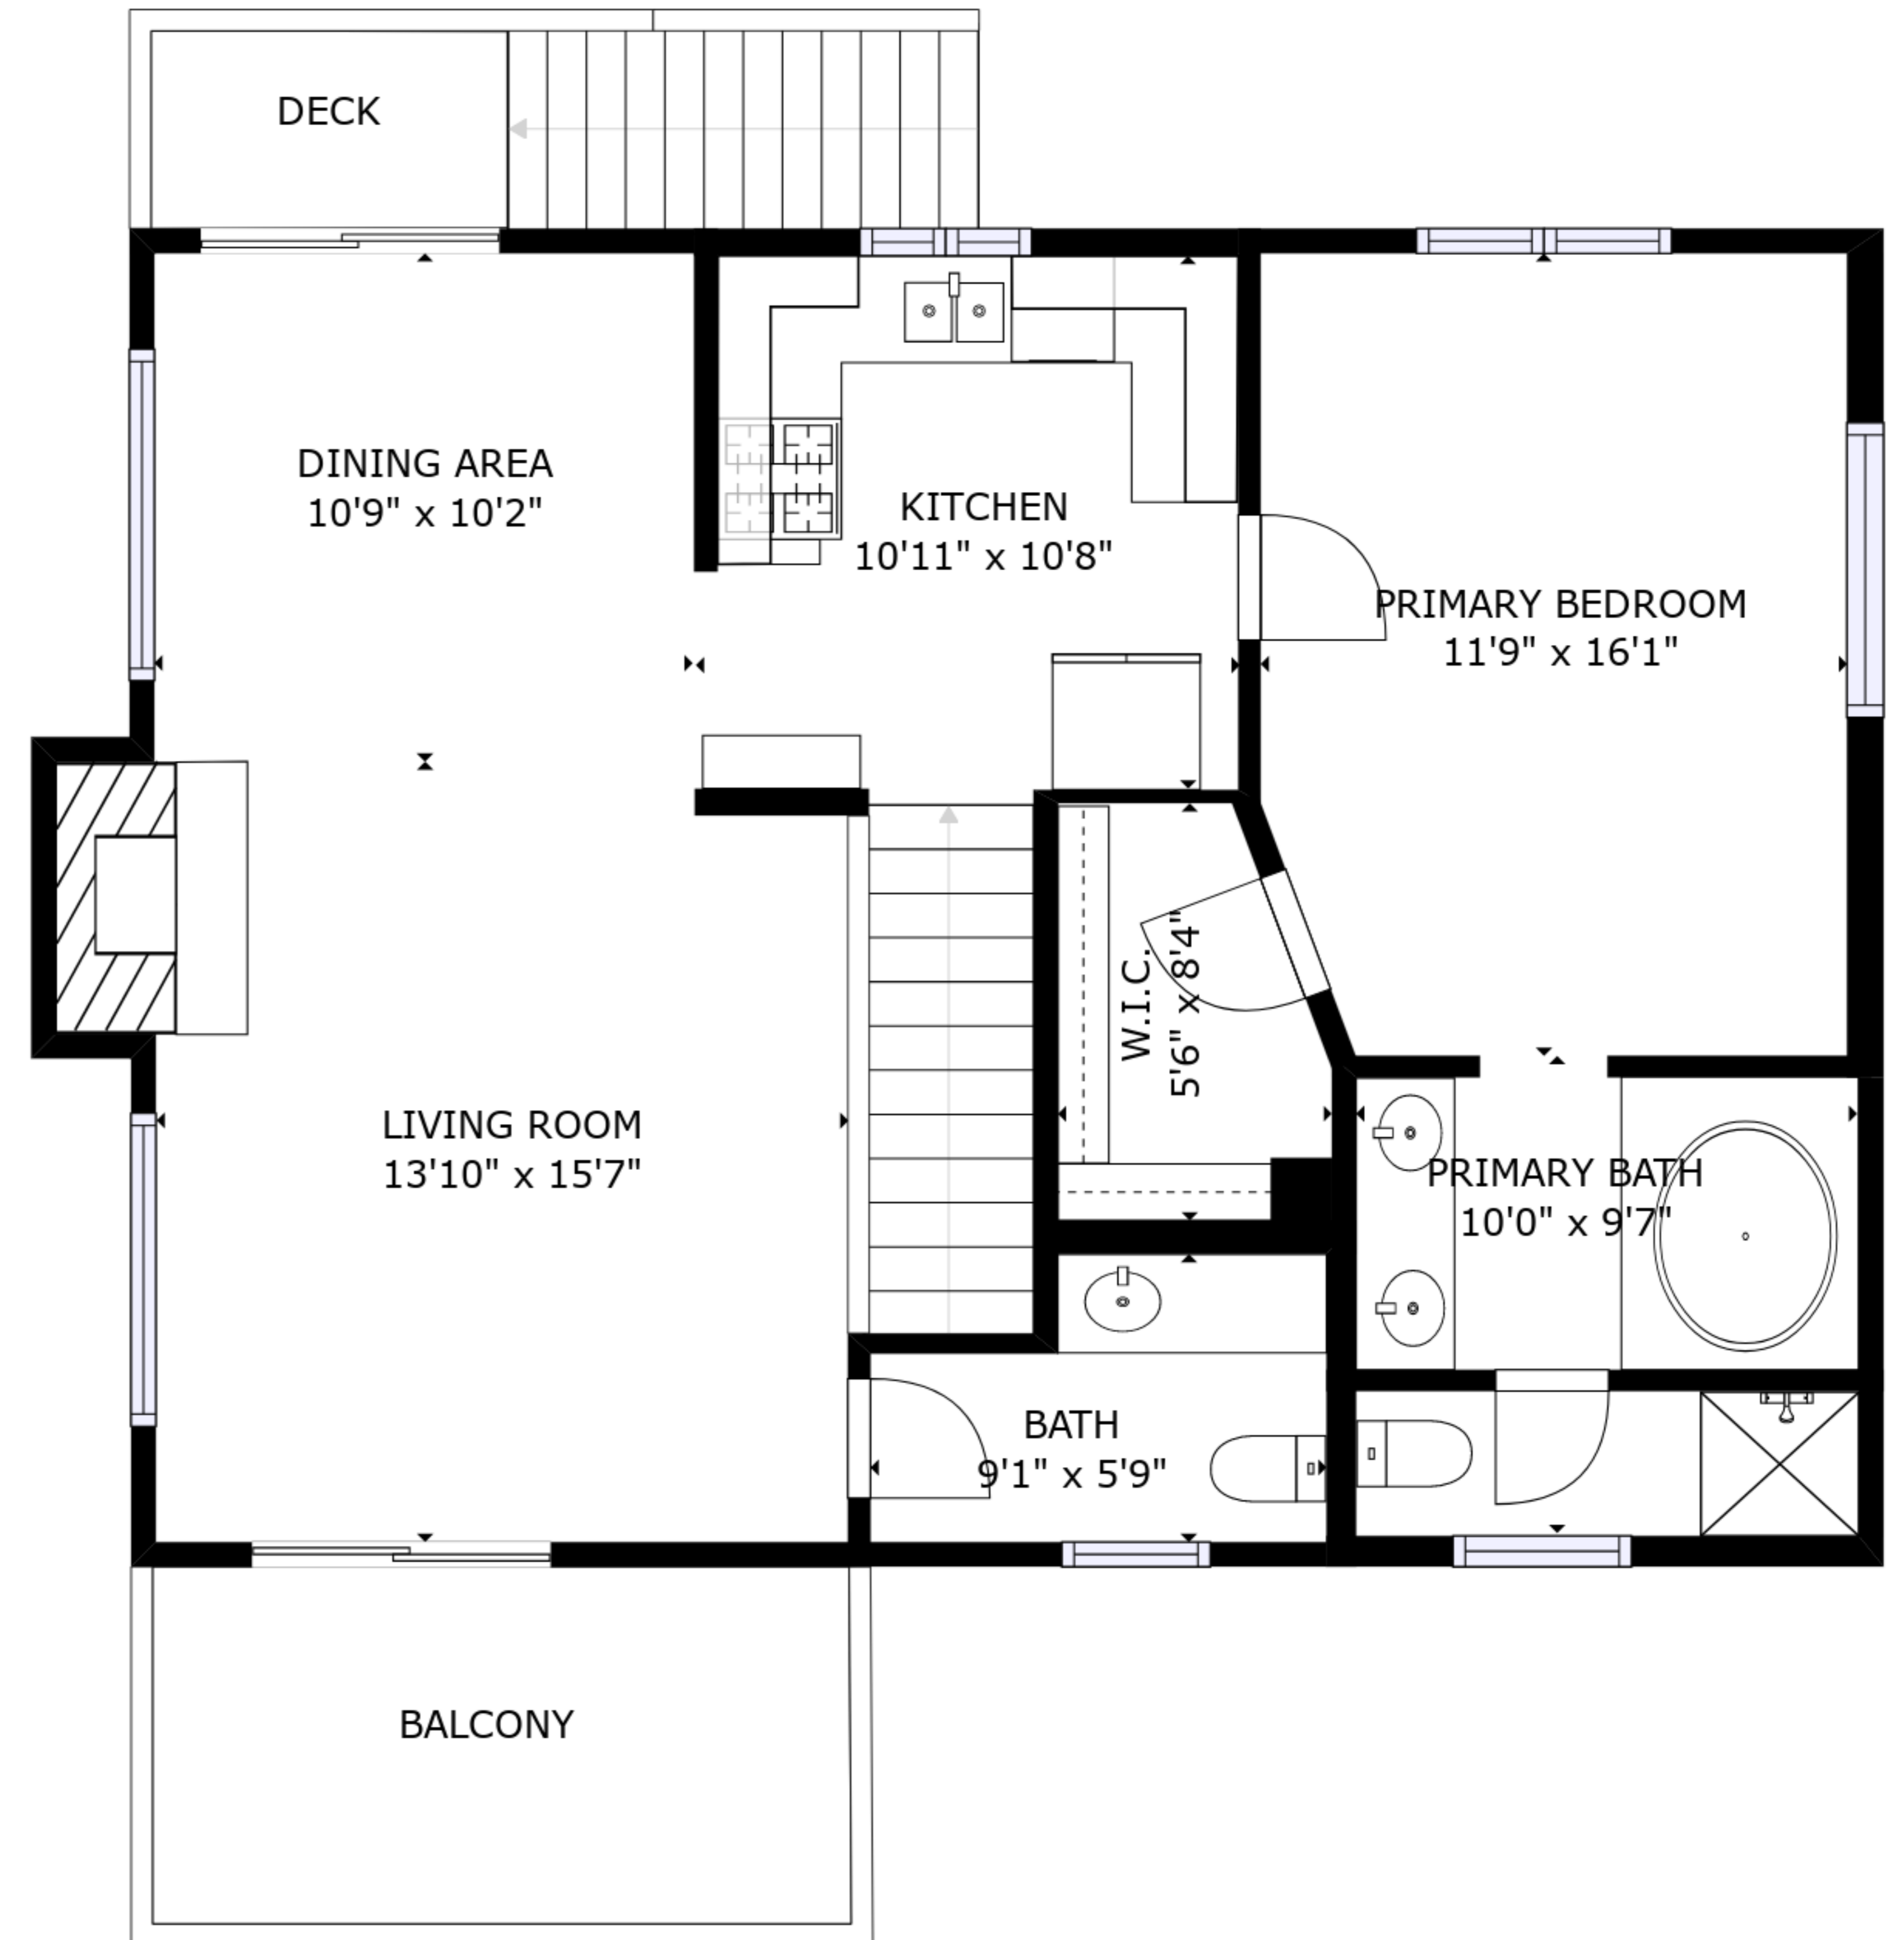

FLOOR 1

FLOOR 2

GROSS INTERNAL AREA  
 FLOOR 1: 864 sq. ft, FLOOR 2: 883 sq. ft  
 EXCLUDED AREAS: , PATIO: 185 sq. ft  
 BALCONY: 100 sq. ft, DECK: 28 sq. ft  
 TOTAL: 1747 sq. ft

SIZES AND DIMENSIONS ARE APPROXIMATE, ACTUAL MAY VARY.